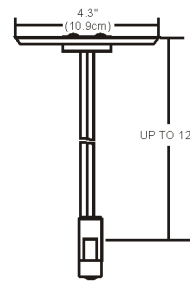

Lightology

lightology.com
866-954-4489
07-11-26

Project: _____

Company: _____

Location: _____ Fixture Type: _____

SPEC #: **EDG47948**

Approved On: _____ Approved By: _____

Monorail Adjustable Single Center Feed Canopy By PureEdge Lighting

Description

Monorail 4 inch round adjustable single center feed power feed canopy mounts on standard 4 inch electrical box with plastic ring or octagon electrical box (not included). Adjustable 12 foot cable powers the rail when an electrical box cannot be located directly above the system. Use with corresponding remote transformer. Field cuttable. ETL listed. LIMITED QUANTITIES AVAILABLE

Specifications

COLOR	N/A
BODY FINISH	Satin Nickel
WATTAGE	N/A
DIMMER	N/A
DIMENSIONS	144"L x 4.3"W
BULB	N/A

CLICK TO VIEW PRODUCT

Notes: