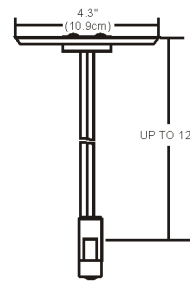

### Description

Monorail 4 inch round adjustable single center feed power feed canopy mounts on standard 4 inch electrical box with plastic ring or octagon electrical box (not included). Adjustable 12 foot cable powers the rail when an electrical box cannot be located directly above the system. Use with corresponding remote transformer. Field cuttable. ETL listed. LIMITED QUANTITIES AVAILABLE

### Specifications

COLOR	N/A
BODY FINISH	Satin Nickel
WATTAGE	N/A
DIMMER	N/A
DIMENSIONS	144"L x 4.3"W
BULB	N/A

CLICK TO VIEW PRODUCT

Notes: