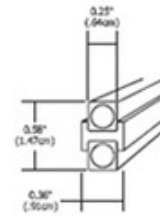

BRAND

PureEdge Lighting

DESCRIPTION

Monorail Pre-Bent Circle offers a clean shape for numerous applications. Available in 24, 36, 48, 60, 72, 84, 96, 108, or 120 inch diameter. Rated for a maximum of 25 amps (300 watts at 12 volts, or 600 watts at 24 volts). Pair of conductive and isolating connectors included. Finish available in satin nickel or antique bronze with clear insulator. ETL listed. Note: Limited options and quantities available.

SHADE COLOR	N/A
BODY FINISH	Antique Bronze
WATTAGE	N/A
DIMMER	N/A
DIMENSIONS	24"L
LAMP	N/A

SPEC # EDG47999

COMPANY	PROJECT	FIXTURE TYPE	APPROVED BY	DATE