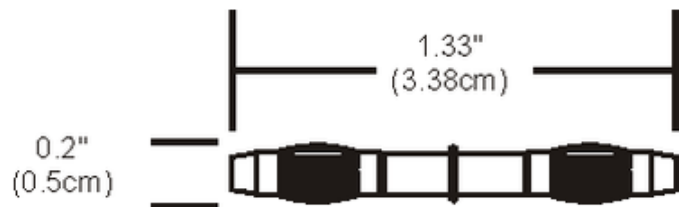

BRAND

PureEdge Lighting

DESCRIPTION

Monorail straight conductive connectors physically, and electrically, join two pieces of Monorail together. One pair is included with each piece of Monorail. Purchase separately if rail is to be cut and rejoined. Finish available in satin nickel or antique bronze. ETL listed.

Shown in: Satin Nickel

SHADE COLOR	N/A
BODY FINISH	Satin Nickel
WATTAGE	N/A
DIMMER	N/A
DIMENSIONS	1.38"L x 0.2"W
LAMP	N/A

SPEC # EDG48013

COMPANY	PROJECT	FIXTURE TYPE	APPROVED BY	DATE