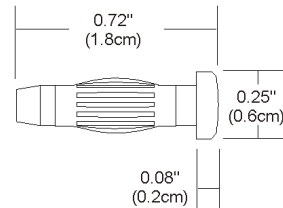

### Description

Monorail end caps push into the ends of Monorail runs at their termination point. One pair required for each end. LIMITED QUANTITIES AVAILABLE

Shown in satin nickel

### Specifications

COLOR	N/A
BODY FINISH	Satin Nickel
WATTAGE	N/A
DIMMER	N/A
DIMENSIONS	0.72"L x 0.25"W
BULB	N/A

CLICK TO VIEW PRODUCT

Notes: