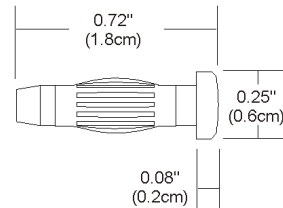

Lightology

lightology.com
866-954-4489
04-25-26

Project: _____

Company: _____

Location: _____ Fixture Type: _____

SPEC #: **EDG48019**

Approved On: _____ Approved By: _____

Monorail End Caps By PureEdge Lighting

Description

Monorail end caps push into the ends of Monorail runs at their termination point. One pair required for each end. Finish available in Antique Bronze or Satin Nickel. ETL listed. Note: Limited quantities available in Bronze finish.

Shown in satin nickel

Specifications

COLOR	N/A
BODY FINISH	Satin Nickel
WATTAGE	N/A
DIMMER	N/A
DIMENSIONS	0.72"L x 0.25"W
BULB	N/A

CLICK TO VIEW PRODUCT

Notes: