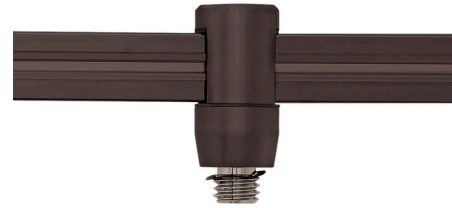

Lightology

lightology.com
866-954-4489
04-28-26

Project: _____

Company: _____

Location: _____ Fixture Type: _____

SPEC #: **EDG48020**

Approved On: _____ Approved By: _____

Monorail FJ Fixture Connector By PureEdge Lighting

Description

Monorail Fast Jack fixture connector for use with any FJ fixture head or pendant to hang fixtures to a Monorail system. Finish available in satin nickel or antique bronze. ETL Listed. Note: Limited quantities available in Bronze finish.

Shown in antique bronze

Specifications

COLOR	N/A
BODY FINISH	Antique Bronze
WATTAGE	N/A
DIMMER	N/A
DIMENSIONS	0.68"W x 1.43"H
BULB	N/A

CLICK TO VIEW PRODUCT

Notes: