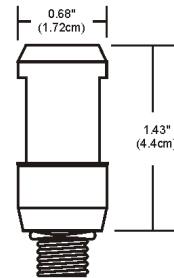

Description

Monorail Fast Jack fixture connector for use with any FJ fixture head or pendant to hang fixtures to a Monorail system. Finish available in satin nickel or antique bronze. ETL Listed. Note: Limited quantities available in Bronze finish.

Shown in antique bronze

Specifications

COLOR	N/A
BODY FINISH	Antique Bronze
WATTAGE	N/A
DIMMER	N/A
DIMENSIONS	0.68"W x 1.43"H
BULB	N/A

CLICK TO VIEW PRODUCT

Notes: