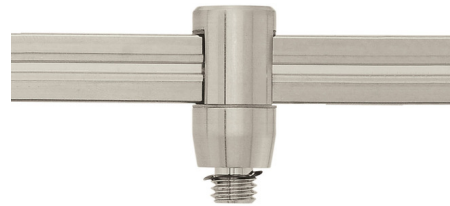

Lightology

lightology.com
866-954-4489
07-09-26

Project: _____

Company: _____

Location: _____ Fixture Type: _____

SPEC #: **EDG48022**

Approved On: _____ Approved By: _____

Monorail FJ Fixture Connector By PureEdge Lighting

Description

Monorail Fast Jack fixture connector for use with any FJ fixture head or pendant to hang fixtures to a Monorail system. LIMITED QUANTITIES AVAILABLE

Shown in satin nickel

Specifications

COLOR	N/A
BODY FINISH	Satin Nickel
WATTAGE	N/A
DIMMER	N/A
DIMENSIONS	0.68"W x 1.43"H
BULB	N/A