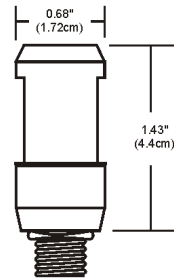

Description

Monorail Fast Jack fixture connector for use with any FJ fixture head or pendant to hang fixtures to a Monorail system. LIMITED QUANTITIES AVAILABLE

Shown in satin nickel

Specifications

COLOR	N/A
BODY FINISH	Satin Nickel
WATTAGE	N/A
DIMMER	N/A
DIMENSIONS	0.68"W x 1.43"H
BULB	N/A