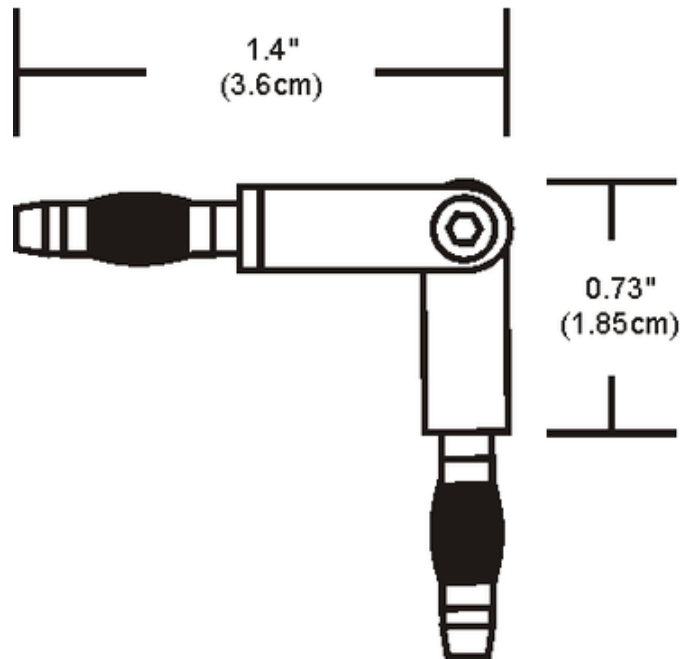

BRAND

PureEdge Lighting

DESCRIPTION

Monorail flexible conductive connectors physically and electrically joins two Monorail sections at any angle from 45 to 180 degrees. Sold as a pair. Finish available in satin nickel or antique bronze. ETL listed. Note: Limited quantities available in Bronze finish.

Shown in: Satin Nickel

| | |
|---------------|-----------------|
| SHADE COLOR | N/A |
| BODY FINISH | Satin Nickel |
| WATTAGE | N/A |
| DIMMER | N/A |
| DIMENSIONS | 1.4" L x 1.4" W |
| LAMP | N/A |
| SPEC # | EDG48025 |