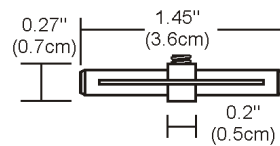

Description

Monorail straight isolating connectors physically join and electrically isolates two pieces of Monorail. ETL listed.

Shown in clear

Specifications

| | |
|-------------|-----------------|
| COLOR | N/A |
| BODY FINISH | Clear |
| WATTAGE | N/A |
| DIMMER | N/A |
| DIMENSIONS | 1.45"L x 0.27"W |
| BULB | N/A |