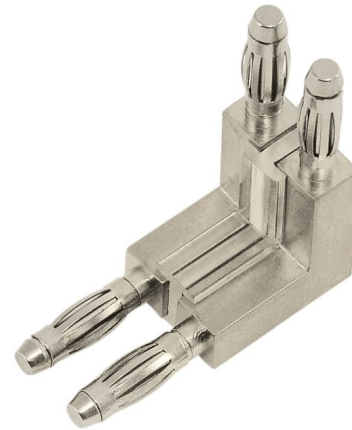

# Lightology

lightology.com  
866-954-4489  
04-03-26

Project: \_\_\_\_\_

Company: \_\_\_\_\_

Location: \_\_\_\_\_ Fixture Type: \_\_\_\_\_

SPEC #: **EDG48037**

Approved On: \_\_\_\_\_ Approved By: \_\_\_\_\_

## Monorail L Conductive Connector By PureEdge Lighting

### Description

Monorail L conductive connectors physically and electrically joins two pieces of Monorail together at 90 degrees on a horizontal plane. Finish available in Satin Nickel. ETL listed.

Shown in satin nickel

### Specifications

COLOR	N/A
BODY FINISH	Satin Nickel
WATTAGE	N/A
DIMMER	N/A
DIMENSIONS	0.81"L x 0.81"W
BULB	N/A

CLICK TO VIEW PRODUCT

Notes: