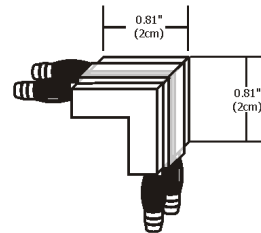

### Description

Monorail L conductive connectors physically and electrically joins two pieces of Monorail together at 90 degrees on a horizontal plane. Finish available in Satin Nickel. ETL listed.

Shown in satin nickel

### Specifications

COLOR	N/A
BODY FINISH	Satin Nickel
WATTAGE	N/A
DIMMER	N/A
DIMENSIONS	0.81"L x 0.81"W
BULB	N/A

CLICK TO VIEW PRODUCT

Notes: