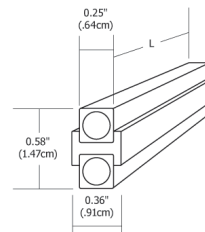

Lightology

lightology.com
866-954-4489
07-09-26

Project: _____

Company: _____

Location: _____ Fixture Type: _____

SPEC #: **EDG48069**

Approved On: _____ Approved By: _____

Monorail Straight Rail

By PureEdge Lighting

Description

Monorail straight rail, Monorail system conductor, in 24, 48, and 96 inch lengths is field-cutttable and hand bendable. Rated for a maximum of 25 amps (300 watts at 12 volts, or 600 watts at 24 volts). Monorail has a maximum run length of 30 feet in any direction. A pair of conductive connectors is included with each section of rail to connect to other rail pieces. LIMITED QUANTITIES AVAILABLE

Shown in satin nickel / clear

Monorail Overall Dimensions

Specifications

COLOR	Clear
BODY FINISH	Satin Nickel
WATTAGE	N/A
DIMMER	N/A
DIMENSIONS	24"L x 0.36"W x 0.58"H
BULB	N/A