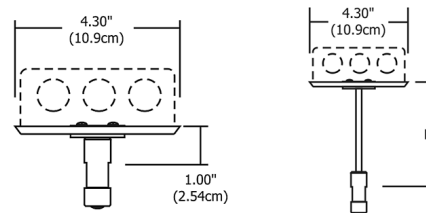

Lightology

lightology.com
866-954-4489
06-04-26

Project: _____

Company: _____

Location: _____ Fixture Type: _____

SPEC #: **EDG48096**

Approved On: _____ Approved By: _____

Monorail 4 Inch Round Single Feed Canopy By PureEdge Lighting

Description

Monorail 4 Inch Round Single Feed Power Canopy powers the rail from the ceiling and mounts to a standard 4 inch electrical box with plaster ring or an octagon box. Use with 1 inch length standoff in Satin Nickel finish. Remote transformers: 12 volt - 60, 150, 175, 300 watt or 24 volt 300 or 600 watt, sold separately. Field cuttable. LIMITED QUANTITIES AVAILABLE

Shown in satin nickel

Specifications

COLOR	N/A
BODY FINISH	Satin Nickel
WATTAGE	N/A
DIMMER	N/A
DIMENSIONS	1"L x 4.3"W
BULB	N/A

CLICK TO VIEW PRODUCT

Notes: