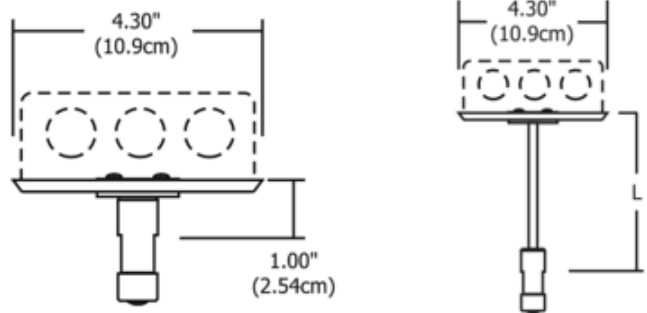

BRAND

PureEdge Lighting

DESCRIPTION

Monorail 4 Inch Round Single Feed Power Canopy powers the rail from the ceiling and mounts to a standard 4 inch electrical box with plaster ring or an octagon box. Use with 1 inch length standoff in Satin Nickel finish. Remote transformers: 12 volt - 60, 150, 175, 300 watt or 24 volt 300 or 600 watt, sold separately. Field cuttable. ETL listed.

Shown in: Satin Nickel

| | |
|--------------------|--------------|
| SHADE COLOR | N/A |
| BODY FINISH | Satin Nickel |
| WATTAGE | N/A |
| DIMMER | N/A |
| DIMENSIONS | 1"L x 4.3"W |
| LAMP | N/A |

SPEC # EDG48096