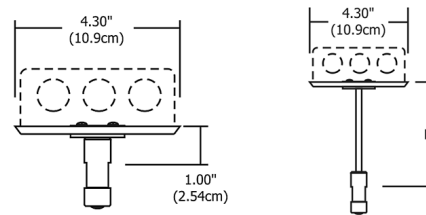

Lightology

lightology.com
866-954-4489
04-07-26

Project: _____

Company: _____

Location: _____ Fixture Type: _____

SPEC #: **EDG48096**

Approved On: _____ Approved By: _____

Monorail 4 Inch Round Single Feed Canopy By PureEdge Lighting

Description

Monorail 4 Inch Round Single Feed Power Canopy powers the rail from the ceiling and mounts to a standard 4 inch electrical box with plaster ring or an octagon box. Use with 1 inch length standoff in Satin Nickel finish. Remote transformers: 12 volt - 60, 150, 175, 300 watt or 24 volt 300 or 600 watt, sold separately. Field cuttable. ETL listed.

Shown in satin nickel

Specifications

COLOR	N/A
BODY FINISH	Satin Nickel
WATTAGE	N/A
DIMMER	N/A
DIMENSIONS	.1"L x 4.3"W
BULB	N/A

CLICK TO VIEW PRODUCT

Notes: