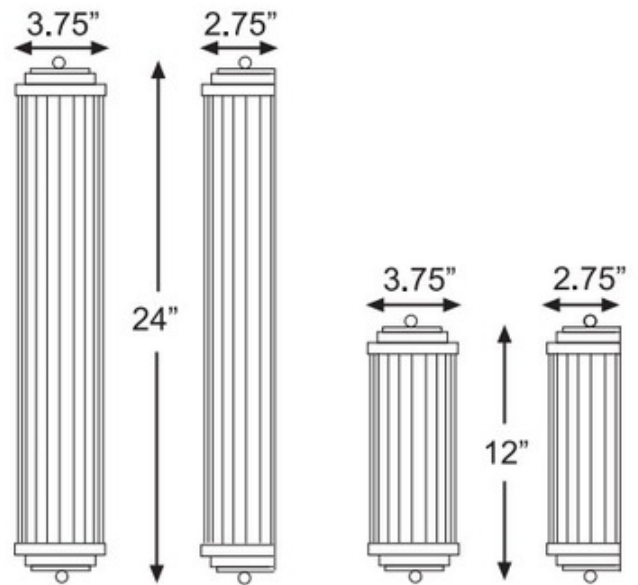

COMPANY

PROJECT

FIXTURE TYPE

APPROVED BY

DATE