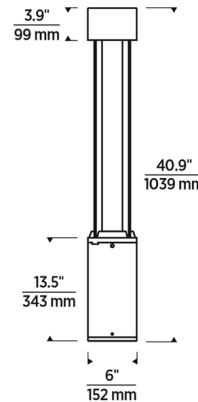

### Specifications

COLOR	Clear
BODY FINISH	Charcoal
WATTAGE	26.3W
DIMMER	0-10V
DIMENSIONS	6"W x 40.9"H
INTEGRATED LED MODULE	1 x LED/26.3W/120-277V LED
COUNTRY OF ORIGIN	China

### Technical Information

LAMP LIFE	60000 hours
BEAM ANGLE	40°
COLOR RENDERING	80 CRI
LAMP COLOR	3000K
LUMENS/WATT	77.76
LUMINOUS FLUX	2045 lumens

Shown in charcoal / clear

CLICK TO VIEW PRODUCT

Notes: