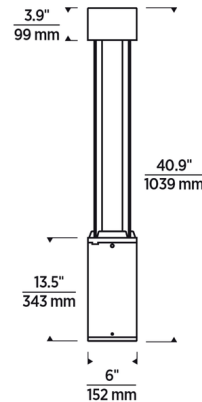

Shown in charcoal / clear

CLICK TO VIEW PRODUCT

Notes: