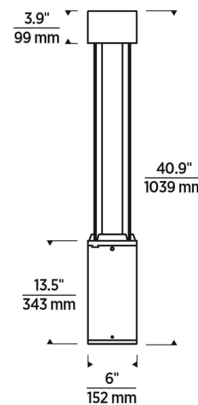

Shown in charcoal / clear

CLICK TO VIEW PRODUCT

Notes: