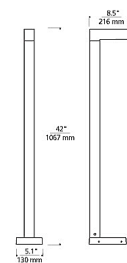

### Specifications

COLOR	N/A
BODY FINISH	Bronze
WATTAGE	19.3W
DIMMER	Low Voltage Electronic
DIMENSIONS	5.1"W x 42"H x 8.5"D
INTEGRATED LED MODULE	1 x LED/19.3W/120-277V LED
COUNTRY OF ORIGIN	China

### Technical Information

LAMP LIFE	70000 hours
COLOR RENDERING	80 CRI
LAMP COLOR	3000K
LUMENS/WATT	67.98
LUMINOUS FLUX	1312 lumens

Shown in bronze

CLICK TO VIEW PRODUCT

Notes: