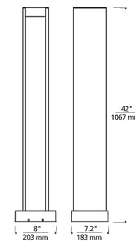

Specifications

COLOR	N/A
BODY FINISH	Bronze
WATTAGE	28.9W
DIMMER	Low Voltage Electronic
DIMENSIONS	8"W x 42"H x 7.2"D
INTEGRATED LED MODULE	1 x LED/28.9W/120-277V LED
COUNTRY OF ORIGIN	China

Technical Information

LAMP LIFE	70000 hours
COLOR RENDERING	80 CRI
LAMP COLOR	3000K
LUMENS/WATT	20.00
LUMINOUS FLUX	578 lumens

Shown in bronze

CLICK TO VIEW PRODUCT

Notes: