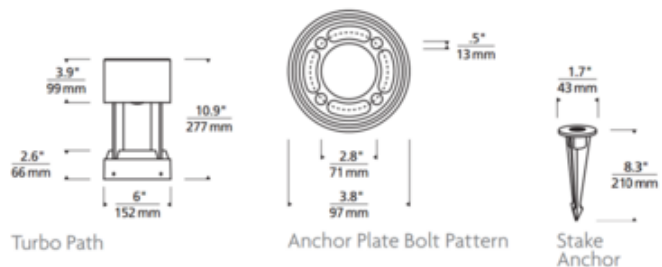

COMPANY	PROJECT	FIXTURE TYPE	APPROVED BY	DATE