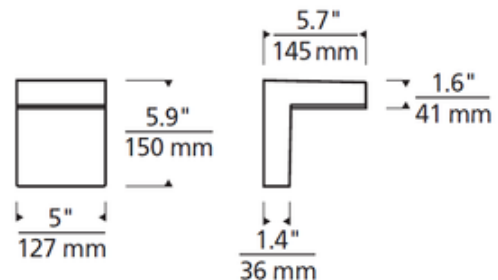

COMPANY	PROJECT	FIXTURE TYPE	APPROVED BY	DATE