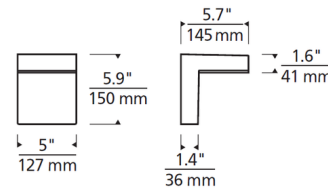

CLICK TO VIEW PRODUCT

Notes: