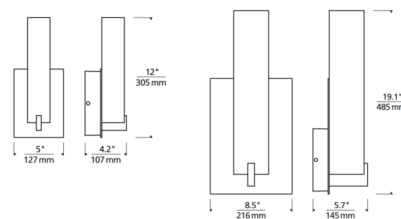

CLICK TO VIEW PRODUCT

Notes: