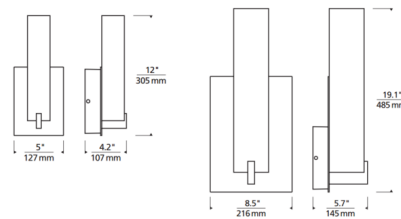

CLICK TO VIEW PRODUCT

Notes: