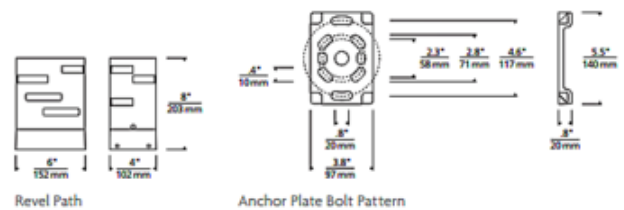

COMPANY	PROJECT	FIXTURE TYPE	APPROVED BY	DATE