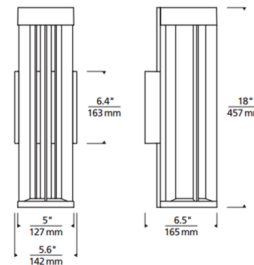

CLICK TO VIEW PRODUCT

Notes: