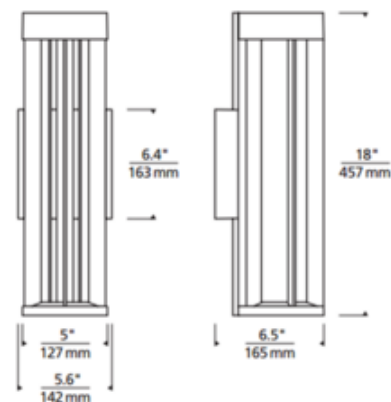

DESIGNER

Sean Lavin

BRAND

Visual Comfort Modern

DESCRIPTION

The Turbo Wall Light offers an inviting and open cylindrical silhouette with decorative fins evenly spaced around the circumference adding a modern aesthetic to any facade. Beautiful geometric shapes of light are created when illuminated by the powerful LED light source shining down from the crown. Mounting options enable the fixture to be mounted in three different height positions relative to the back plate to meet a variety of installation needs and aesthetic preferences. Constructed of aluminum with a durable, marine grade powder coat finish in Charcoal, Black or Bronze. Feature stainless steel hardware and impact-resistant, UV stabilized clear flat lens for added durability and stability. Universal 120-277V with integral surge protection driver. Available with surge protection or standard with no options. Consult with manufacturer for additional options. 5-year warranty.

Shown in: Bronze / Clear

SHADE COLOR	Clear
BODY FINISH	Bronze
WATTAGE	15.7W
DIMMER	Low Voltage Electronic
DIMENSIONS	5.6"W x 18"H x 6.5"D
INTEGRATED LED MODULE	
LAMP	1 x LED/15.7W/120-277V LED

Technical Information

LUMINOUS FLUX	598 lumens
LUMENS/WATT	38.09
LAMP COLOR	3000K
COLOR RENDERING	80 CRI

SPEC # TLG482442

COMPANY

PROJECT

FIXTURE TYPE

APPROVED BY

DATE