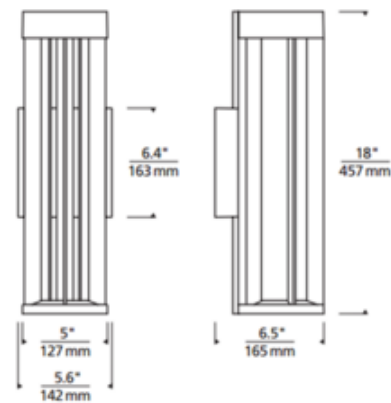

**BRAND**

Tech Lighting

**DESCRIPTION**

The Turbo Wall Light offers an inviting and open cylindrical silhouette with decorative fins evenly spaced around the circumference adding a modern aesthetic to any facade. Beautiful geometric shapes of light are created when illuminated by the powerful LED light source shining down from the crown. Mounting options enable the fixture to be mounted in three different height positions relative to the back plate to meet a variety of installation needs and aesthetic preferences. Constructed of aluminum with a durable, marine grade powder coat finish in Charcoal, Black or Bronze. Feature stainless steel hardware and impact-resistant, UV stabilized clear flat lens for added durability and stability. Universal 120-277V with integral surge protection driver. Available with surge protection or standard with no options. Consult with manufacturer for additional options. 5-year warranty.

*Shown in: Bronze / Clear*

<b>SHADE COLOR</b>	Clear
<b>BODY FINISH</b>	Bronze
<b>LAMP</b>	1 x LED/15.7W/120V LED
<b>WATTAGE</b>	15.7W
<b>DIMMER</b>	Low Voltage Electronic
<b>DIMENSIONS</b>	5.6"W x 18"H x 6.5"D

*Technical Information*

<b>LUMINOUS FLUX</b>	598 lumens
<b>LUMENS/WATT</b>	38.09
<b>LAMP COLOR</b>	3000 K
<b>COLOR RENDERING</b>	80 CRI
<b>LAMP LIFE</b>	70000 hours

**ITEM NUMBER** TLG482442

COMPANY

PROJECT