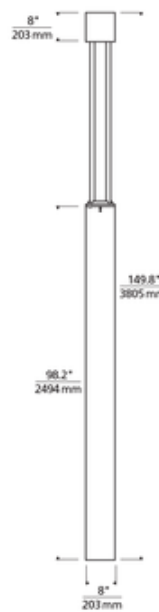

DESIGNER

Sean Lavin

BRAND

Visual Comfort Modern

DESCRIPTION

The Turbo Outdoor Column Light is a powerful LED solution for general illumination and area lighting. Its slatted column design offers a modern aesthetic, and the clean form ensures that it complements your space whether installed alone or in series. Available in various color temperatures, light output levels and beam angles, the Turbo provides just the right lighting effect for your commercial application. Die-cast aluminum construction, a powder coat finish, stainless steel hardware and impact-resistant UV-stabilized frosted acrylic lensing ensure durability against harsh outdoor elements. A 120-277V driver with integrated transient 2.5 kV surge protection is included, dimmable with a 0-10V dimmer. Four option selections are available: button photocontrol, in-line fuse, both the photocontrol and fuse, or no options.

Shown in: Bronze / Frosted

SHADE COLOR	Frosted
BODY FINISH	Bronze
WATTAGE	60W
DIMMER	0-10V
DIMENSIONS	8"W x 149.8"H
INTEGRATED LED MODULE	
LAMP	1 x LED/60W/120-277V LED

Technical Information

LUMINOUS FLUX	4517 lumens
LUMENS/WATT	75.28
LAMP COLOR	3000K
COLOR RENDERING	80 CRI
BEAM ANGLE	20°

SPEC # TLG482450

Turbo Column

Anchor Plate Bolt Pattern

COMPANY

PROJECT

FIXTURE TYPE

APPROVED BY

DATE
