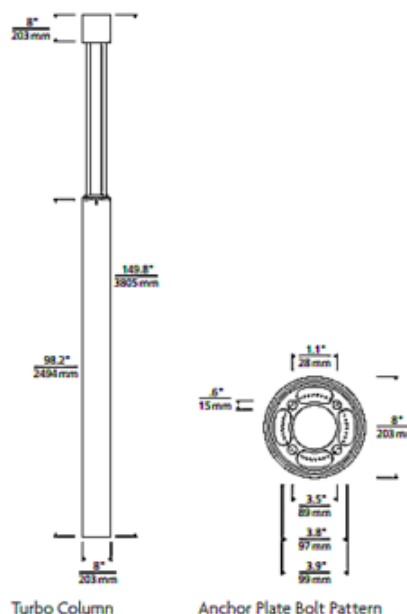

DESIGNER

Sean Lavin

BRAND

Tech Lighting

DESCRIPTION

The Turbo Column Light is a distinctively contemporary modern cylindrical light column offering a powerful outdoor LED solution for general illumination and area lighting. Highly customizable to suit its immediate surroundings, the Turbo light column offers 20 or 40 degree optic beam spread and two different wattage/lumen output options. Constructed of aluminum with a durable, marine grade powder coat finish available in Charcoal or Bronze. Features stainless steel hardware and impact-resistant, UV stabilized acrylic lens for added durability and stability. Includes 60 watt LED module with 20 or 40 degree beam angle optic, and two color temperature options. Universal 120-277V with integral surge protection. 5-year warranty. Dimmable with an electronic low voltage or 0-10V dimmer, sold separately. Available with a button photocontrol, in-line fuse, or standard with no options.

Shown in: Bronze

SHADE COLOR	N/A
BODY FINISH	Bronze
WATTAGE	60W
DIMMER	0-10V
DIMENSIONS	8"W x 149.8"H
LAMP	1 x LED/60W/120V LED

Technical Information

LUMINOUS FLUX	4517 lumens
LUMENS/WATT	75.28
LAMP COLOR	3000 K
COLOR RENDERING	80 CRI
BEAM ANGLE	20°

ITEM NUMBER TLG482450

COMPANY

PROJECT

FIXTURE TYPE

APPROVED BY

DATE