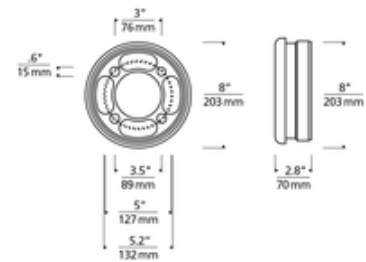

DESIGNER

Sean Lavin

BRAND

Visual Comfort Modern

DESCRIPTION

The Turbo Outdoor Column Light is a powerful LED solution for general illumination and area lighting. Its slatted column design offers a modern aesthetic, and the clean form ensures that it complements your space whether installed alone or in series. Available in various color temperatures, light output levels and beam angles, the Turbo provides just the right lighting effect for your commercial application. Die-cast aluminum construction, a powder coat finish, stainless steel hardware and impact-resistant UV-stabilized frosted acrylic lensing ensure durability against harsh outdoor elements. A 120-277V driver with integrated transient 2.5 kV surge protection is included, dimmable with a 0-10V dimmer. Four option selections are available: button photocontrol, in-line fuse, both the photocontrol and fuse, or no options.

Shown in: Bronze / Frosted

SHADE COLOR	Frosted
BODY FINISH	Bronze
WATTAGE	60W
DIMMER	0-10V
DIMENSIONS	8"W x 149.8"H
INTEGRATED LED MODULE	
LAMP	1 x LED/60W/120-277V LED

Technical Information

LUMINOUS FLUX	4517 lumens
LUMENS/WATT	75.28
LAMP COLOR	3000K
COLOR RENDERING	80 CRI
BEAM ANGLE	20°

SPEC # TLG482450

Turbo Column

Anchor Plate Bolt Pattern

COMPANY

PROJECT

FIXTURE TYPE

APPROVED BY

DATE
