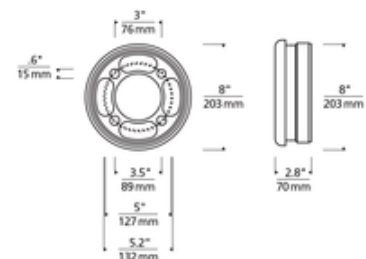

Shown in: Charcoal / Frosted

SHADE COLOR	Frosted
BODY FINISH	Charcoal
WATTAGE	28W
DIMMER	0-10V
DIMENSIONS	8"W x 149.8"H
INTEGRATED LED MODULE	
LAMP	1 x LED/28W/120-277V LED

Technical Information

LUMINOUS FLUX	2100 lumens
LUMENS/WATT	75.00
LAMP COLOR	3000K
COLOR RENDERING	80 CRI
BEAM ANGLE	20°

SPEC # TLG482455

Turbo Column

Anchor Plate Bolt Pattern

COMPANY

PROJECT

FIXTURE TYPE

APPROVED BY

DATE