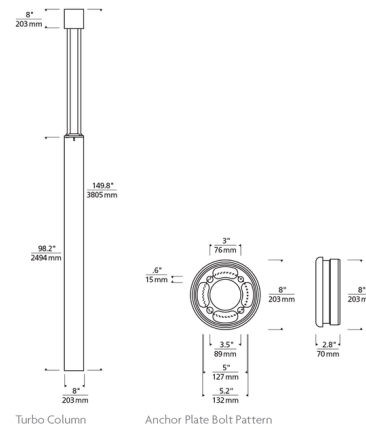

Project: _____
Company: _____
Location: _____ Fixture Type: _____
SPEC #: **ELE482455**
Approved On: _____ Approved By: _____

Turbo Outdoor Column Light

By Visual Comfort Architectural

Description

The Turbo Outdoor Column Light is a powerful LED solution for general illumination and area lighting. Its slatted column design offers a modern aesthetic, and the clean form ensures that it complements your space whether installed alone or in series. Available in various color temperatures, light output levels and beam angles, the Turbo provides just the right lighting effect for your commercial application. Die-cast aluminum construction, a powder coat finish, stainless steel hardware and impact-resistant UV-stabilized frosted acrylic lensing ensure durability against harsh outdoor elements. A 120-277V driver with integrated transient 2.5 kV surge protection is included, dimmable with a 0-10V dimmer. Four option selections are available: button photocontrol, in-line fuse, both the photocontrol and fuse, or no options.

Specifications

COLOR	Frosted
BODY FINISH	Charcoal
WATTAGE	28W
DIMMER	0-10V
DIMENSIONS	8"W x 149.8"H
INTEGRATED LED MODULE	1 x LED/28W/120-277V LED
COUNTRY OF ORIGIN	China

Technical Information

LAMP LIFE	70000 hours
BEAM ANGLE	20°
COLOR RENDERING	80 CRI
LAMP COLOR	3000K
LUMENS/WATT	75.00
LUMINOUS FLUX	2100 lumens

Shown in charcoal / frosted

Turbo Column

Anchor Plate Bolt Pattern

CLICK TO VIEW PRODUCT

Notes: