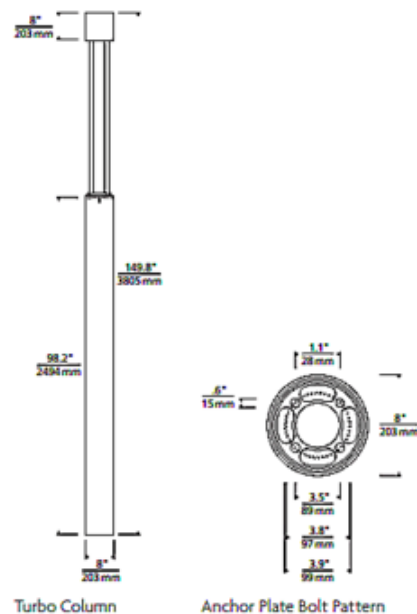

DESIGNER

Sean Lavin

BRAND

Tech Lighting

DESCRIPTION

The Turbo Column Light is a distinctively contemporary modern cylindrical light column offering a powerful outdoor LED solution for general illumination and area lighting. Highly customizable to suit its immediate surroundings, the Turbo light column offers 20 or 40 degree optic beam spread and two different wattage/ lumen output options. Constructed of aluminum with a durable, marine grade powder coat finish available in Charcoal or Bronze. Features stainless steel hardware and impact-resistant, UV stabilized acrylic lens for added durability and stability. Includes 28 watt LED module with 20 or 40 degree beam angle optic and two color temperature options. Universal 120-277V with integral surge protection. 5-year warranty. Dimmable with an electronic low voltage or 0-10V dimmer, sold separately. Available with button photocontrol, in-line fuse, or standard with no options.

Shown in: Charcoal

SHADE COLOR	N/A
BODY FINISH	Charcoal
WATTAGE	28W
DIMMER	0-10V
DIMENSIONS	8"W x 149.8"H
LAMP	1 x LED/28W/120V LED

Technical Information

LUMINOUS FLUX	2100 lumens
LUMENS/WATT	75.00
LAMP COLOR	3000 K
COLOR RENDERING	80 CRI
BEAM ANGLE	20°

ITEM NUMBER TLG482455

COMPANY	PROJECT	FIXTURE TYPE	APPROVED BY	DATE