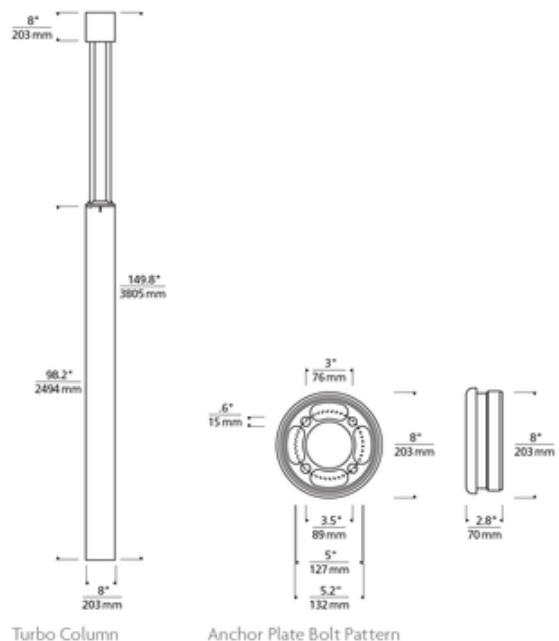

**DESIGNER** Sean Lavin  
**BRAND** Visual Comfort Modern

**DESCRIPTION**

The Turbo Outdoor Column Light is a powerful LED solution for general illumination and area lighting. Its slatted column design offers a modern aesthetic, and the clean form ensures that it complements your space whether installed alone or in series. Available in various color temperatures, light output levels and beam angles, the Turbo provides just the right lighting effect for your commercial application. Die-cast aluminum construction, a powder coat finish, stainless steel hardware and impact-resistant UV-stabilized frosted acrylic lensing ensure durability against harsh outdoor elements. A 120-277V driver with integrated transient 2.5 kV surge protection is included, dimmable with a 0-10V dimmer. Four option selections are available: button photocontrol, in-line fuse, both the photocontrol and fuse, or no options.

*Shown in: Charcoal / Frosted*

<b>SHADE COLOR</b>	Frosted
<b>BODY FINISH</b>	Charcoal
<b>WATTAGE</b>	28W
<b>DIMMER</b>	0-10V
<b>DIMENSIONS</b>	8"W x 149.8"H
<b>INTEGRATED LED MODULE</b>	
<b>LAMP</b>	1 x LED/28W/120-277V LED
<i>Technical Information</i>	
<b>LUMINOUS FLUX</b>	2100 lumens
<b>LUMENS/WATT</b>	75.00
<b>LAMP COLOR</b>	3000K
<b>COLOR RENDERING</b>	80 CRI
<b>BEAM ANGLE</b>	20°
<b>SPEC #</b>	TLG482455