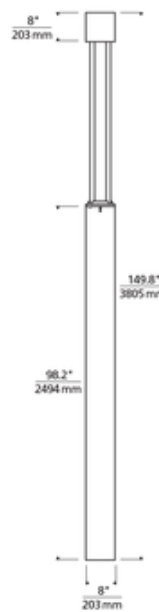

DESIGNER

Sean Lavin

BRAND

Visual Comfort Modern

DESCRIPTION

The Turbo Outdoor Column Light is a powerful LED solution for general illumination and area lighting. Its slatted column design offers a modern aesthetic, and the clean form ensures that it complements your space whether installed alone or in series. Available in various color temperatures, light output levels and beam angles, the Turbo provides just the right lighting effect for your commercial application. Die-cast aluminum construction, a powder coat finish, stainless steel hardware and impact-resistant UV-stabilized frosted acrylic lensing ensure durability against harsh outdoor elements. A 120-277V driver with integrated transient 2.5 kV surge protection is included, dimmable with a 0-10V dimmer. Four option selections are available: button photocontrol, in-line fuse, both the photocontrol and fuse, or no options.

Shown in: Charcoal / Frosted

SHADE COLOR	Frosted
BODY FINISH	Charcoal
WATTAGE	28W
DIMMER	0-10V
DIMENSIONS	8"W x 149.8"H
INTEGRATED LED MODULE	
LAMP	1 x LED/28W/120-277V LED

Technical Information

LUMINOUS FLUX	2100 lumens
LUMENS/WATT	75.00
LAMP COLOR	3000K
COLOR RENDERING	80 CRI
BEAM ANGLE	20°

SPEC # TLG482455

Turbo Column

Anchor Plate Bolt Pattern

COMPANY

PROJECT

FIXTURE TYPE

APPROVED BY

DATE