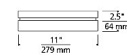

CLICK TO VIEW PRODUCT

Notes: