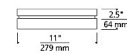

CLICK TO VIEW PRODUCT

Notes: