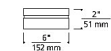

CLICK TO VIEW PRODUCT

Notes: