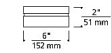

CLICK TO VIEW PRODUCT

Notes: