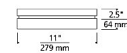

CLICK TO VIEW PRODUCT

Notes: