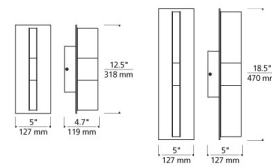

CLICK TO VIEW PRODUCT

Notes: