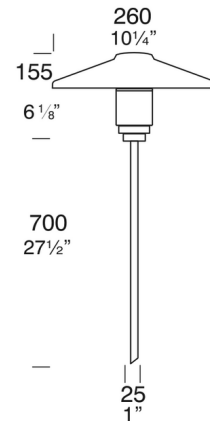

Description

The Pure LED Tier Lite is designed for illuminating medium level foliage. Available in 316 Stainless Steel, Copper, or solid aluminum with a powder coat Black or Bronze finish. Includes anti glare hood and is mounted on a 27.5 inch pole to provide a soft pool of light suitable for a wide variety of landscape situations. Features a polycarbonate lens and high temperature silicon gaskets. Includes Cree XHP-50-2 LED module and 12 volt integral Hunza plug and play driver (D10=6W/1050mA). Available in three color temperature options. IP56/IP66 rated for wet locations. Required transformer and optional accessories sold separately. Dimmer type dependent on type of transformer/power supply selected (low voltage electronic or low voltage magnetic).

Specifications

COLOR	N/A
BODY FINISH	Copper
WATTAGE	6W
DIMMER	Dimmable
DIMENSIONS	10.25"W x 33.63"H
INTEGRATED LED MODULE	1 x LED/6W/12V LED
COUNTRY OF ORIGIN	New Zealand

Technical Information

LAMP LIFE	60000 hours
COLOR RENDERING	85 CRI
LAMP COLOR	2700K
LUMENS/WATT	85.00
LUMINOUS FLUX	510 lumens

Shown in copper

CLICK TO VIEW PRODUCT

Notes: