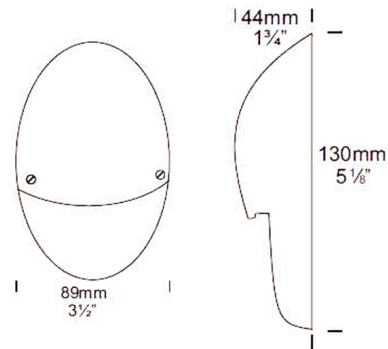

CLICK TO VIEW PRODUCT

Notes: