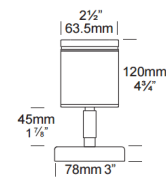

By Hunza Lighting

Description

The 12V Wall Spot Wall Light has been designed to be mounted on walls and provide directional light for pathways and structural elements of a building. Features a fully adjustable head allowing 360 degree rotation and 0 to 90 degree tilt. Available in Black finish with clear tempered flush glass lens. Note: Wall Box Adapter Plate and transformer required, but not included. IP66 rated for wet locations.

Shown in black

Specifications

COLOR	N/A
BODY FINISH	Black
WATTAGE	6W
DIMMER	Dimmable
DIMENSIONS	2.5"W x 6.6"D
INTEGRATED LED MODULE	1 x LED/6W/12V LED
COUNTRY OF ORIGIN	New Zealand

Technical Information

LAMP LIFE	60000 hours
BEAM ANGLE	25°
COLOR RENDERING	85 CRI
LAMP COLOR	3000K
LUMENS/WATT	100.00
LUMINOUS FLUX	600 lumens