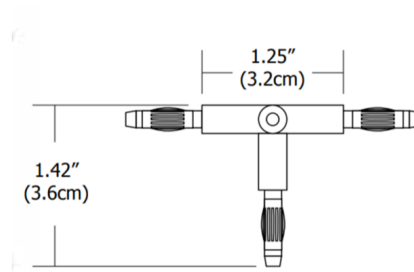

By PureEdge Lighting

Description

Monorail T conductive connectors physically and electrically joins three Monorail sections at 90 degree angles. Sold as a pair. LIMITED QUANTITIES AVAILABLE

Shown in satin nickel

Specifications

COLOR	N/A
BODY FINISH	Satin Nickel
WATTAGE	N/A
DIMMER	N/A
DIMENSIONS	1.25"L x 1.42"H
BULB	N/A

CLICK TO VIEW PRODUCT

Notes: