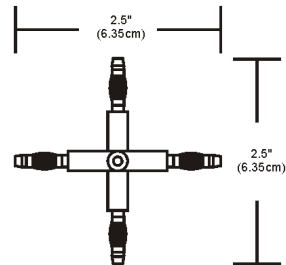

### Description

Monorail X conductive connectors physically and electrically join four Monorail sections at 90 degree angles. Sold as a pair. ETL listed. Note: Antique Bronze and Polished Nickel finishes are discontinued and limited to quantity on hand.

### Specifications

COLOR	N/A
BODY FINISH	Satin Nickel
WATTAGE	N/A
DIMMER	N/A
DIMENSIONS	2.5"L x 2.5"W
BULB	N/A

Notes:

Shown in satin nickel

CLICK TO VIEW PRODUCT