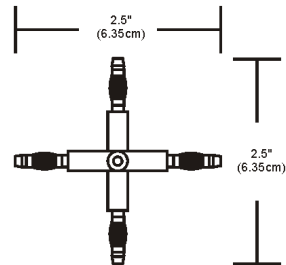

CLICK TO VIEW PRODUCT

Notes: