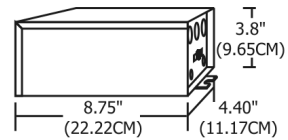

Shown in black

Specifications

COLOR	N/A
BODY FINISH	Black
WATTAGE	150W
DIMMER	Low Voltage Magnetic
DIMENSIONS	8.75"L x 4.4"W x 3.8"H
BULB NOT INCLUDED	N/A

CLICK TO VIEW PRODUCT

Notes: