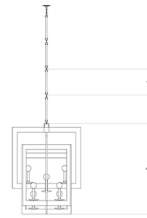

By Currey & Company

Description

Middleton Chandelier features intersecting geometric squares fabricated from wrought iron in bronze gold or silver leaf finish. Available in two sizes. Canopy diameter 6 inches. UL listed.

Shown in contemporary silver leaf

Specifications

COLOR	N/A
BODY FINISH	Contemporary Silver Leaf
WATTAGE	480W
DIMMER	Standard 120V
DIMENSIONS	28"W x 39"H x 28"D
BULB NOT INCLUDED	8 x CA10/Candelabra (E12)/60W/120V Incandescent
OTHER BULB OPTIONS	8 x B10/Candelabra (E12)/120V LED 8 x B10/Candelabra (E12)/60W/120V Incandescent
COUNTRY OF ORIGIN	Philippines