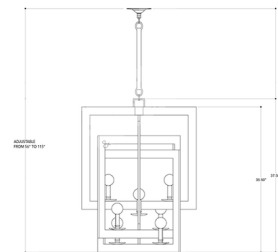

By Currey & Company

Description

Middleton Chandelier features intersecting geometric squares fabricated from wrought iron in bronze gold or silver leaf finish. Available in two sizes. Canopy diameter 6 inches. UL listed.

Shown in contemporary silver leaf

Specifications

COLOR	N/A
BODY FINISH	Contemporary Silver Leaf
WATTAGE	480W
DIMMER	Standard 120V
DIMENSIONS	28"W x 39"H x 28"D
BULB NOT INCLUDED	8 x CA10/Candelabra (E12)/60W/120V Incandescent
OTHER BULB OPTIONS	8 x B10/Candelabra (E12)/120V LED 8 x B10/Candelabra (E12)/60W/120V Incandescent
COUNTRY OF ORIGIN	Philippines