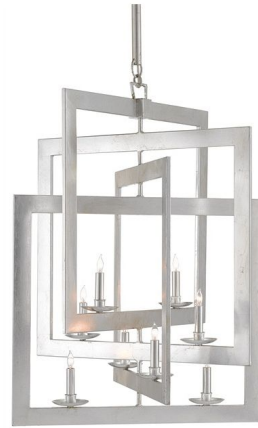

Lightology

lightology.com
866-954-4489
05-24-26

Project: _____

Company: _____

Location: _____ Fixture Type: _____

SPEC #: **CRC484742**

Approved On: _____ Approved By: _____

Middleton Chandelier

By Currey & Company

Description

Middleton Chandelier features intersecting geometric squares fabricated from wrought iron in bronze gold or silver leaf finish. Available in two sizes. Canopy diameter 6 inches. UL listed.

Shown in contemporary silver leaf

Specifications

COLOR	N/A
BODY FINISH	Contemporary Silver Leaf
WATTAGE	480W
DIMMER	Standard 120V
DIMENSIONS	28"W x 39"H x 28"D
BULB NOT INCLUDED	8 x CA10/Candelabra (E12)/60W/120V Incandescent
OTHER BULB OPTIONS	8 x B10/Candelabra (E12)/120V LED 8 x B10/Candelabra (E12)/60W/120V Incandescent
COUNTRY OF ORIGIN	Philippines