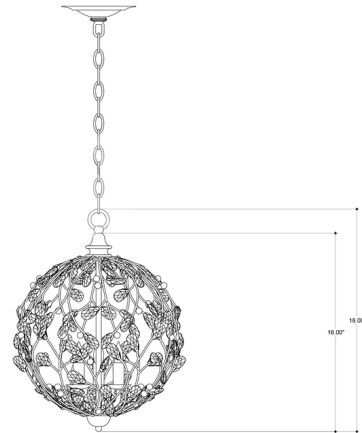

Lightology

lightology.com
866-954-4489
06-04-26

Project: _____

Company: _____

Location: _____ Fixture Type: _____

SPEC #: **CRC484761**

Approved On: _____ Approved By: _____

Crystal Bud Sphere Chandelier By Currey & Company

Description

The Crystal Bud Sphere Chandelier is made of wrought iron finished in Silver Granello with crystal vine detail.

Shown in silver granello / crystal

Specifications

COLOR	Crystal
BODY FINISH	Silver Granello
WATTAGE	180W
DIMMER	Standard 120V
DIMENSIONS	13"W x 18"H
BULB NOT INCLUDED	3 x B10/Medium (E26)/60W/120V Incandescent
OTHER BULB OPTIONS	3 x B10/Candelabra (E12)/120V LED
COUNTRY OF ORIGIN	Philippines