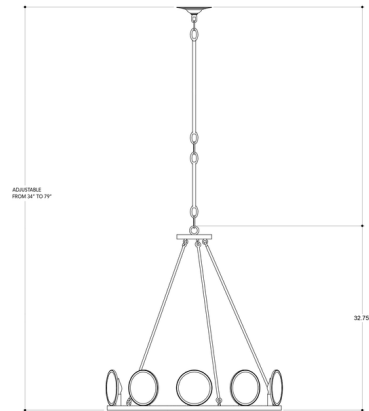

Shown in antique brass / clear

Specifications

COLOR	Clear
BODY FINISH	Antique Brass
WATTAGE	50W
DIMMER	Standard 120V
DIMENSIONS	32"W x 30"H
BULB NOT INCLUDED	10 x B11/Candelabra (E12)/5W/120V LED
OTHER BULB OPTIONS	10 x B10/Candelabra (E12)/60W/120V Incandescent
COUNTRY OF ORIGIN	China

CLICK TO VIEW PRODUCT

Notes: