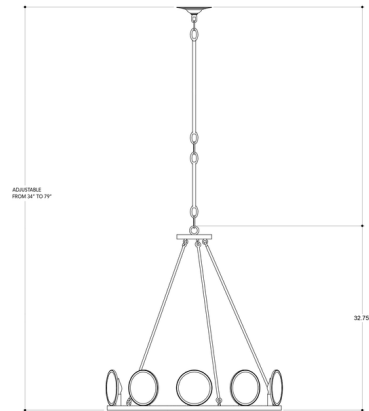

### Description

MarjieScope Chandelier features a classic fixture in an antique brass finish and a clear glass discs. Ten 60 watt, 120 volt B10 Candelabra base incandescent bulbs are required, but not included. 32 inch width x 30 inch height.

### Specifications

COLOR	Clear
BODY FINISH	Antique Brass
WATTAGE	50W
DIMMER	Standard 120V
DIMENSIONS	32"W x 30"H
BULB NOT INCLUDED	10 x B11/Candelabra (E12)/5W/120V LED
OTHER BULB OPTIONS	10 x B10/Candelabra (E12)/60W/120V Incandescent
COUNTRY OF ORIGIN	China