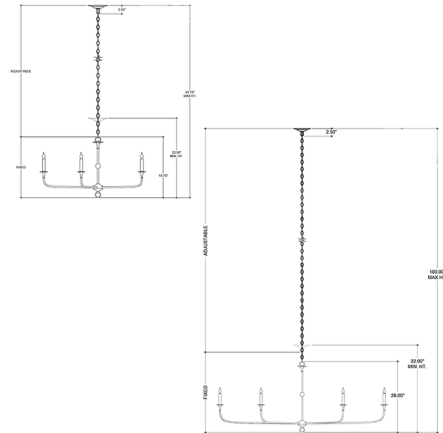

Description

The Nottaway Chandelier include long arms that stretch gracefully from a small cog and a ring that ornaments its bottom-most point. The profile of the fixture has a lovely fluidity to it, and the finish adds textural interest to the chandelier.

Shown in pyrite bronze

Specifications

COLOR	N/A
BODY FINISH	Pyrite Bronze
WATTAGE	45W
DIMMER	Standard 120V
DIMENSIONS	36"W x 18.75"H
BULB NOT INCLUDED	5 x B11/Candelabra (E12)/9W/120V LED
COUNTRY OF ORIGIN	Philippines