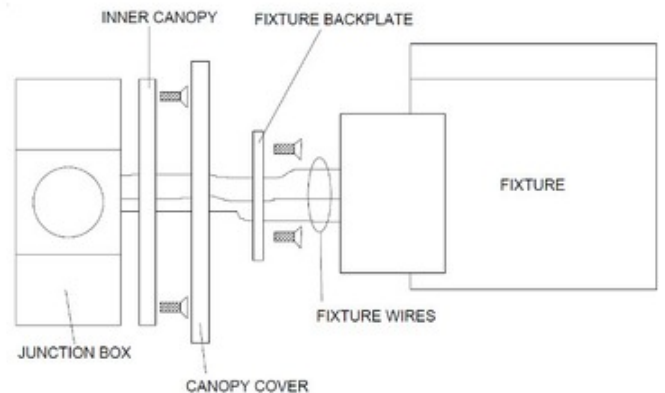

BRAND

Lumenart

DESCRIPTION

Alume AWL.03 Square Canopy Wall Light features a Clear borosilicate diffuser with a Stainless Steel finish. Mounts to a 4 inch square canopy, included. Two 35 watt, 120 volt MR16 GU10 base halogen bulbs are included. Can be used indoors and outdoors. ADA compliant. ETL listed for wet locations. 4.5 inch width x 7.75 inch height x 3.75 inch depth.

SHADE COLOR	Clear
BODY FINISH	Stainless Steel
WATTAGE	70W
DIMMER	Standard 120V
DIMENSIONS	4.5"W x 7.75"H x 3.75"D
BULB INCLUDED	
LAMP	2 x MR16/GU10/35W/120V Halogen

SPEC # LAR484875

Alume Install with Canopy