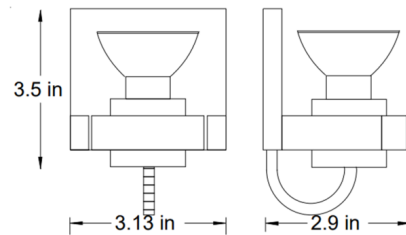

By Lumenart

Description

Alume AWL.11 Mini Wall Light features an Aluminum finish. Adjustable to direct light. Mounts to a deep custom electrical box, which is included. One 50 watt, 120 volt MR16 GU10 base halogen bulb is included. ADA compliant. NOTE: This is a discontinued model and limited to quantity on hand.

Shown in aluminum

Tilts and Pivots

Specifications

COLOR	N/A
BODY FINISH	Aluminum
WATTAGE	50W
DIMMER	Standard 120V
DIMENSIONS	3.13"W x 3.5"H x 2.9"D
BULB INCLUDED	1 x MR16/GU10/50W/120V Halogen
COUNTRY OF ORIGIN	China