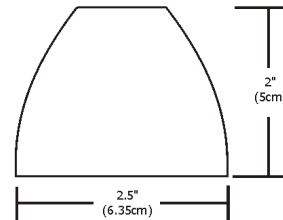

Description

S1 Little Solid Shade accessory fits on Low Rider or Vespa and holds a single lens or louver, sold separately, using a Snap Louver Lens Holder (included). 12 volt, GU5.3 MR16 lamp up to 50 watts. LIMITED QUANTITIES AVAILABLE

Shown in satin nickel

Specifications

COLOR	N/A
BODY FINISH	Satin Nickel
WATTAGE	N/A
DIMMER	N/A
DIMENSIONS	2.5"W x 2"H
BULB	1 x MR16/GU5.3 (bipin)/12V LED

CLICK TO VIEW PRODUCT

Notes: