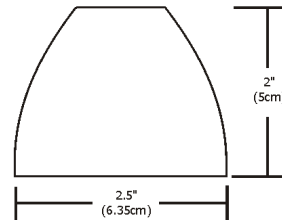

Description

S1 Little Solid Shade accessory fits on Low Rider or Vespa and holds a single lens or louver, sold separately, using a Snap Louver Lens Holder (included). 12 volt, GU5.3 MR16 lamp up to 50 watts.

Shown in satin nickel

Specifications

COLOR	N/A
BODY FINISH	Satin Nickel
WATTAGE	N/A
DIMMER	N/A
DIMENSIONS	2.5"W x 2"H
BULB	1 x MR16/GU5.3 (bipin)/12V LED

CLICK TO VIEW PRODUCT

Notes: