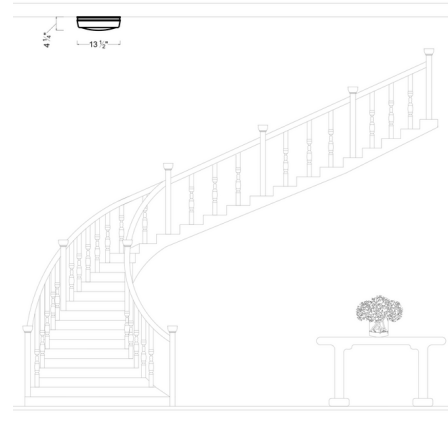

Shown in chrome / white opal etched