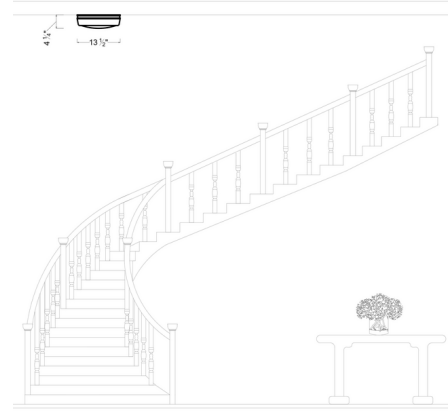

Shown in chrome / white opal etched