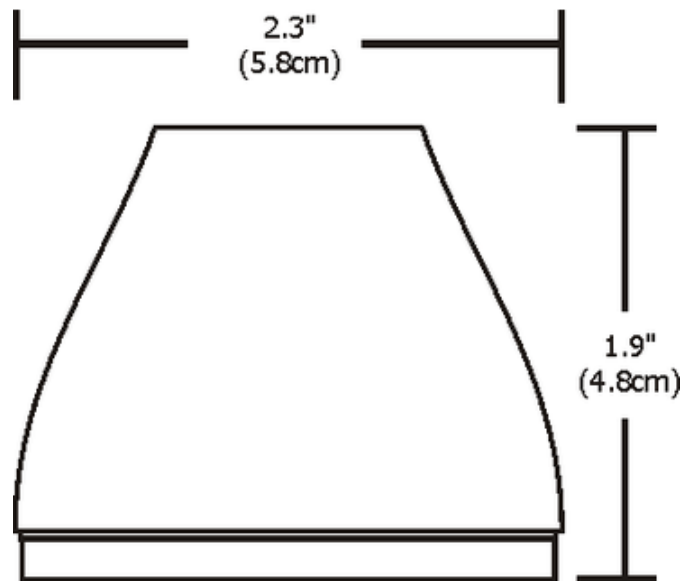

COMPANY

PROJECT

FIXTURE TYPE

APPROVED BY

DATE