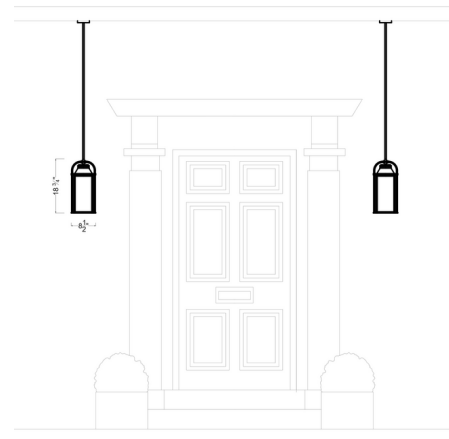

By Visual Comfort Studio

Description

The Wellsworth Outdoor Pendant blends traditional design with nautical inspiration, offering a subtle yet charming accent to your exterior space. Its timeless style adds character and warmth to any outdoor setting. The Antique Bronze finish is paired with seeded glass for a traditional look, while the Painted Distressed Brass and Textured Black finishes come with clear glass for a more contemporary approach. The Wellsworth is suitable for porticos, sheltered patios and other covered outdoor spaces.

Shown in antique bronze / clear seeded

Specifications

COLOR	Clear Seeded
BODY FINISH	Antique Bronze
WATTAGE	180W
DIMMER	Standard 120V
DIMENSIONS	8.5"W x 18.75"H x 8.5"D
BULB NOT INCLUDED	3 x B10/Candelabra (E12)/60W/120V Incandescent
OTHER BULB OPTIONS	3 x B10/Candelabra (E12)/120V LED
COUNTRY OF ORIGIN	China