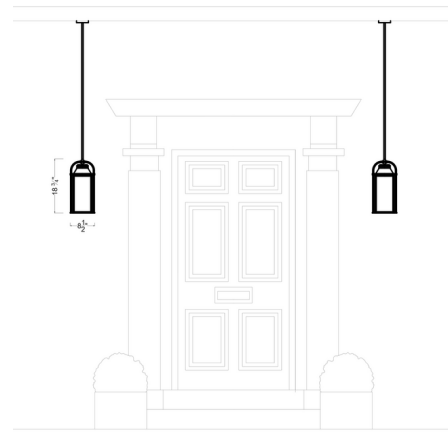

CLICK TO VIEW PRODUCT

Notes: