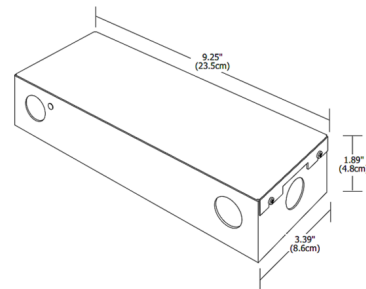

By PureEdge Lighting

Description

Remote 300 Watt Electronic Transformer converts 120 volt line voltage to 12 volt output. To be mounted in an accessible location. Consult low voltage wire size chart for proper gauge wire to be used between remote transformer and power feed. ETL listed. Non-dimmable. Power feed or power feed canopy required, sold separately.

Shown in black

Specifications

COLOR	N/A
BODY FINISH	Black
WATTAGE	300W
DIMMER	Not Dimmable
DIMENSIONS	9.25"W x 1.89"H x 3.39"D
BULB	N/A

CLICK TO VIEW PRODUCT

Notes: