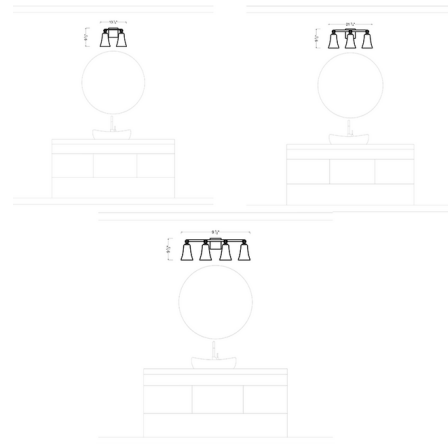

Shown in chrome / clear seeded