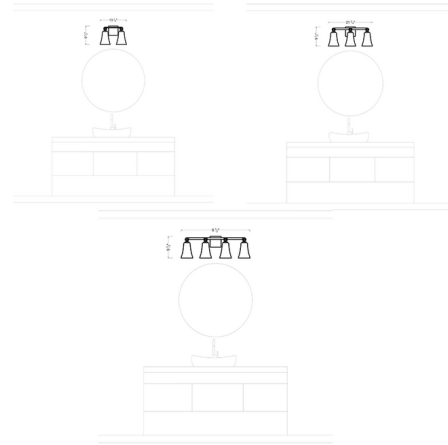

Shown in chrome / clear seeded