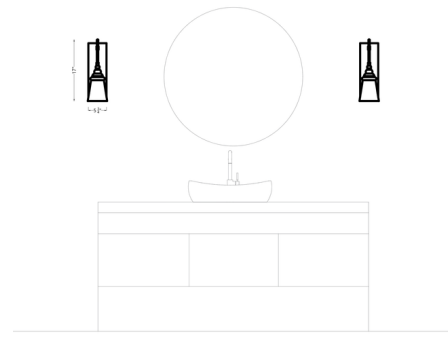

## Loras Wall Light

By Generation Lighting

### Description

The Loras Wall Light is a contemporary take on historic, industrial designs. Available in Dark Weathered Iron or Chrome with a Clear Seeded glass shade. One 75 watt max 120 volt medium base bulb is required, but not included. Ideally suited for vintage-style filament bulbs. 5.75 inch width x 17 inch height x 8.5 inch depth. ETL listed for damp locations.

### Specifications

COLOR	Clear Seeded
BODY FINISH	Dark Weathered Iron
WATTAGE	75W
DIMMER	Standard 120V
DIMENSIONS	5.75"W x 17"H x 8.5"D
BULB NOT INCLUDED	1 x Edison/Medium (E26)/75W/120V Incandescent
COUNTRY OF ORIGIN	China