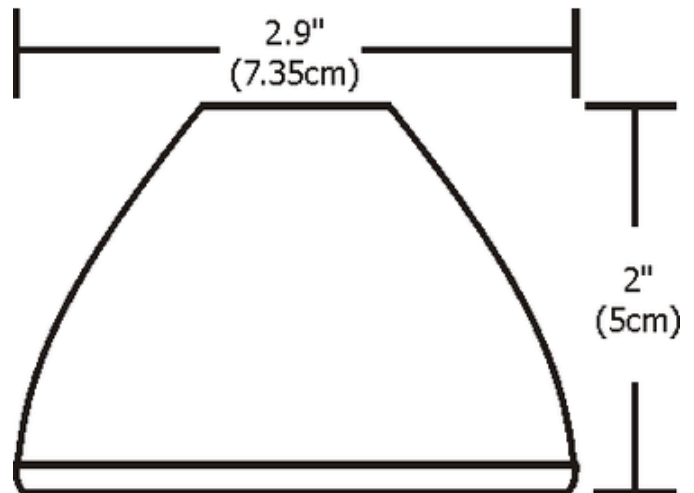

BRAND

PureEdge Lighting

DESCRIPTION

S5 Big Shade accessory fits on Low Rider and holds a single lens or louver using a snap louver lens holder (included). 12 volt, GU5.3 MR16 lamp up to 50 watts. Note: Limited quantities available.

SHADE COLOR	N/A
BODY FINISH	Polished Nickel
WATTAGE	N/A
DIMMER	N/A
DIMENSIONS	2.9"W x 2"H
LAMP	1 x MR16/GU5.3 (bipin)/12V LED

SPEC # EDG48527

COMPANY

PROJECT

FIXTURE TYPE

APPROVED BY

DATE