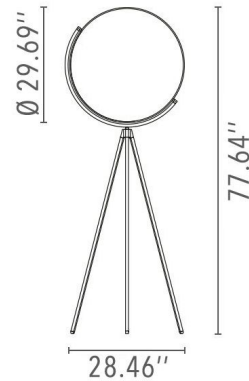

Inspired by the harmonious glow of the full moon and the capability of the innovative Edge Lighting Technology, Jasper Morrison created a striking, one of a kind floor lamp - Superloon. The lamp gives out broad diffused light, but can also be dimmed to a soft glow. Through the Dim-to-Warm function, the light's intensity can be changed from a cooler blue tone to a warmer hue as dimmed. Available in Black, White, or Chrome with a PMMA diffuser. 28.5 inch base width x 77.6 inch height. Indoor dry locations only.

Shown in chrome

Specifications

COLOR	N/A
BODY FINISH	Chrome
WATTAGE	45W
DIMMER	Included
DIMENSIONS	28.5"W x 77.6"H
INTEGRATED LED MODULE	1 x LED/45W/120V LED
COUNTRY OF ORIGIN	Italy

Technical Information