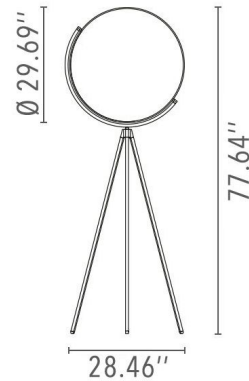

Inspired by the harmonious glow of the full moon and the capability of the innovative Edge Lighting Technology, Jasper Morrison created a striking, one of a kind floor lamp - Superloon. The lamp gives out broad diffused light, but can also be dimmed to a soft glow. Through the Dim-to-Warm function, the light's intensity can be changed from a cooler blue tone to a warmer hue as dimmed. Available in Black, White, or Chrome with a PMMA diffuser. 28.5 inch base width x 77.6 inch height. Indoor dry locations only.

Shown in black

Specifications

COLOR	N/A
BODY FINISH	Black
WATTAGE	45W
DIMMER	Included
DIMENSIONS	28.5"W x 77.6"H
INTEGRATED LED MODULE	1 x LED/45W/120V LED
COUNTRY OF ORIGIN	Italy

Technical Information

COLOR RENDERING	80 CRI
LAMP COLOR	Warm Dim
LUMENS/WATT	88.89
LUMINOUS FLUX	4000 lumens