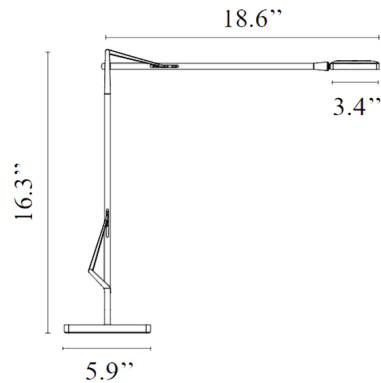

CLICK TO VIEW PRODUCT

Notes: