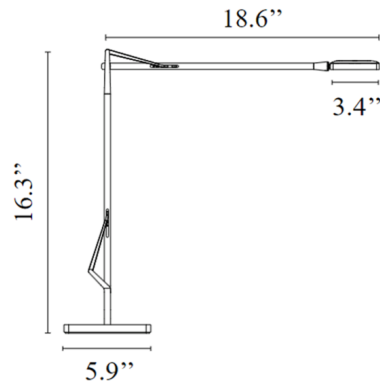

CLICK TO VIEW PRODUCT

Notes: