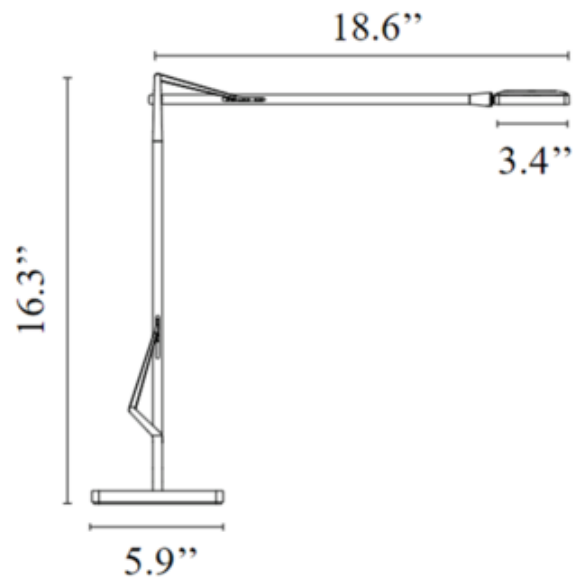

DESIGNER

Antonio Citterio

BRAND

FLOS

DESCRIPTION

Featuring exclusive Edge Lighting Technology, from which it takes its name, the Kelvin Edge Desk Lamp offers direct task lighting. Features an optical switch sensor on the lamp's head providing a 3-step dimming function and color temperature adjustment at 2700K or 3200K.

Shown in: Black

SHADE COLOR	N/A
BODY FINISH	Black
WATTAGE	7W
DIMMER	Included
DIMENSIONS	18.6"W x 16.3"H x 5.9"D
INTEGRATED LED MODULE	
LAMP	1 x LED/7W/120V LED

Technical Information

LUMINOUS FLUX	306 lumens
LUMENS/WATT	43.71
LAMP COLOR	CCT Select
COLOR RENDERING	90 CRI

SPEC # FLO485383

COMPANY	PROJECT	FIXTURE TYPE	APPROVED BY	DATE