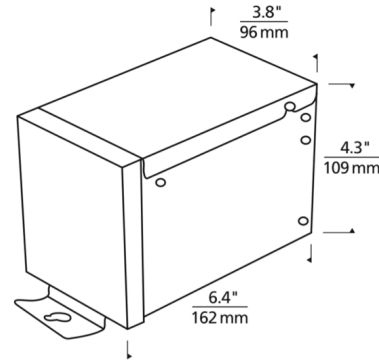

Description

The Outdoor Rated 12 Volt Low Voltage Magnetic Transformer features auto-reset, short circuit and overload and thermal protection. Multi-tap output. Wall mount installation. Soft start, dimmable, and outdoor grade material. Timer and photocell option inside housing. Stainless Steel finish. Available in a 150 watt and 300 watt option. IP60/67 rated for wet locations. ETL listed. 6.4 inch width x 3.8 inch depth x 4.3 inch height. Dimmable with a low voltage magnetic dimmer, sold separately.

Shown in stainless steel

Specifications

COLOR	N/A
BODY FINISH	Stainless Steel
WATTAGE	150W
DIMMER	Low Voltage Magnetic
DIMENSIONS	6.38"W x 4.29"H x 3.8"D
BULB NOT INCLUDED	N/A

CLICK TO VIEW PRODUCT

Notes: