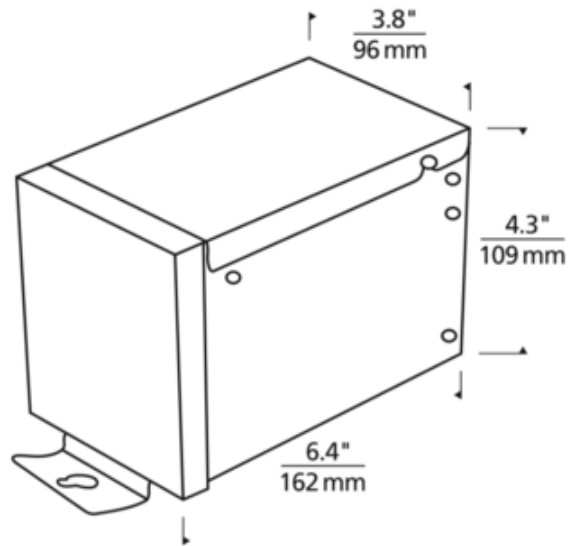

BRAND

Visual Comfort Architectural

DESCRIPTION

The Outdoor Rated 12 Volt Low Voltage Magnetic Transformer features auto-reset, short circuit and overload and thermal protection. Multi-tap output. Wall mount installation. Soft start, dimmable, and outdoor grade material. Timer and photocell option inside housing. Stainless Steel finish. Available in a 150 watt and 300 watt option. IP60/67 rated for wet locations. ETL listed. 6.4 inch width x 3.8 inch depth x 4.3 inch height. Dimmable with a low voltage magnetic dimmer, sold separately.

Shown in: Stainless Steel

SHADE COLOR	N/A
BODY FINISH	Stainless Steel
WATTAGE	150W
DIMMER	Low Voltage Magnetic
DIMENSIONS	6.38"W x 4.29"H x 3.8"D
BULB NOT INCLUDED	
LAMP	N/A

SPEC # ELE485397

COMPANY	PROJECT	FIXTURE TYPE	APPROVED BY	DATE