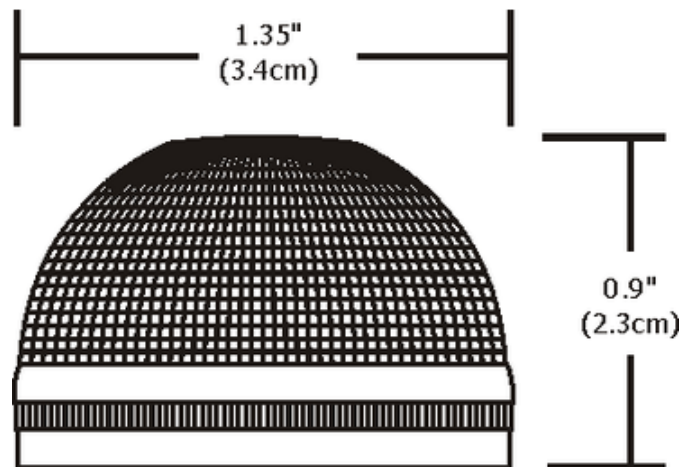

BRAND

PureEdge Lighting

DESCRIPTION

S7 Round Mesh Shade accessory fits on Chopper and Vespa and holds two lenses or a combination of a louver and a lens using the included louver lens holder. 12 volt, GU5.3 MR16 lamp up to 75 watts.

Shown in: Black

SHADE COLOR	N/A
BODY FINISH	Black
WATTAGE	N/A
DIMMER	N/A
DIMENSIONS	1.35"W x 0.9"H
LAMP	1 x MR16/GU5.3 (bipin)/12V LED

ITEM NUMBER EDG48547

COMPANY	PROJECT	FIXTURE TYPE	APPROVED BY	DATE